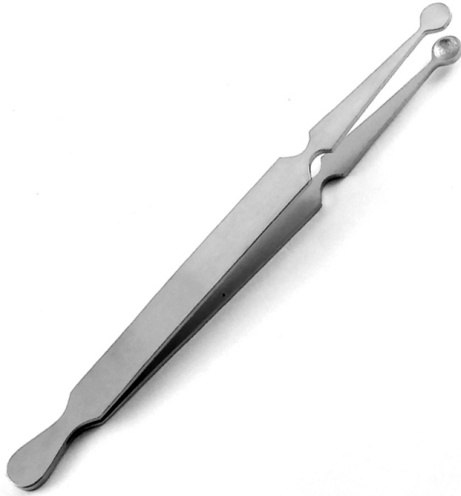

**CS-20-703**

Ring Closing Pliers  
5"6"5.5"4"4.5"6.5"

**Ring Closing Pliers Large**

**CS-20-704**

Ring Closing Pliers  
5"6"5.5"4"4.5"6.5"

**Ring Closing Pliers Large**

**CS-20-705**

Multi Colors Ring Closing Pliers  
5"6"5.5"4"4.5"6.5"

**Gold Ring Closing Pliers**

**CS-20-706**

Gold Ring Closing Pliers  
5"6"5.5"4"4.5"6.5"

**Bead Holding Tweezer**

**CS-20-1001**

Bead Holding Tweezer Length : 11.5 CM Finish :  
Matt Weight : 15 GM  
5"6"5.5"4"4.5"6.5"