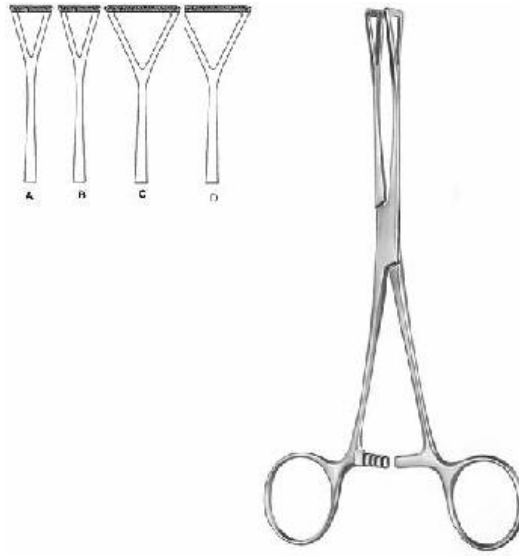

Duval

CS-18-114-18

Intestinal and Tissue Grasping Forceps

18cm23cm25.5cm