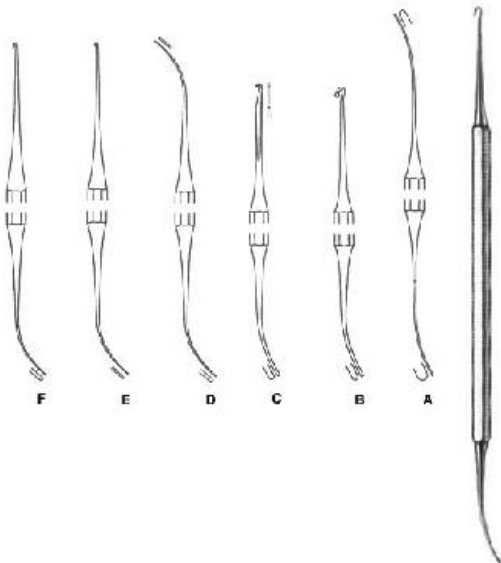

CS-5-1008-13

Grooved Director

16cm13cm14.5cm

CS-5-1009-14

Grooved Director

14.5cm

CS-5-1010-16

Grooved Director

16cm

Varady

CS-5-1011-01

Phlebotomizer

18cm17.5cm